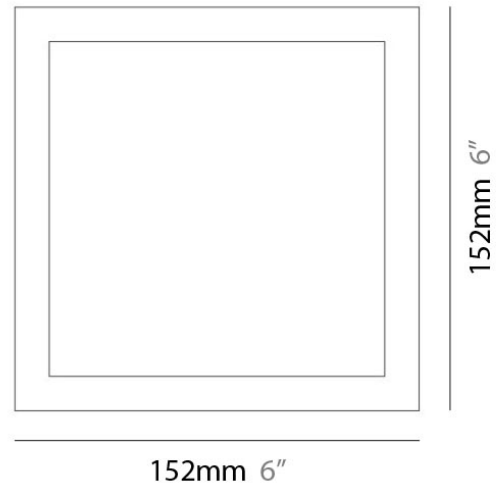

FLAT SURFACE

D12047

GENERAL

Series: Flat
Division: Design
Mounting Type: Surface
Mounting Location: Wall
Subcategory: Ambient

PHYSICAL

Shape: Square
Length (mm): 152
Length (in): 6.0
Width (mm): 152
Width (in): 6.0
Height (mm): 76
Height (in): 3.0
Extension (mm): 76
Extension (in): 3.0
Light Distribution: Direct
Weight (lbs): 2
Diffuser: Opal White Satin Acrylic
Fixture Finish: Chrome
Fixture Material: Metal

ELECTRICAL

Number of Lamps: 1
Lamp Type: CFL
Bulb Included: Bulb Not Included
Total Output Wattage (W): 13
Max. Wattage Per Lamp (W): 13
Lamp Base: GX23-2
Dimming: Non-Dimmable
Driver Included: Yes
Driver Location: Integrated
Driver Type: Ballast - Universal
Input Voltage (V): 120 - 277

LED

OPTICAL

RATINGS AND CERTIFICATIONS

Certified By: CSA Certified to UL and CSA Standards
IP rating: IP20